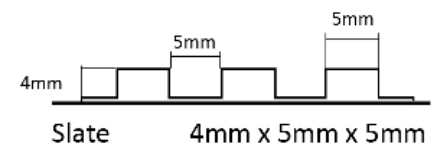

FLUTE COLLECTION